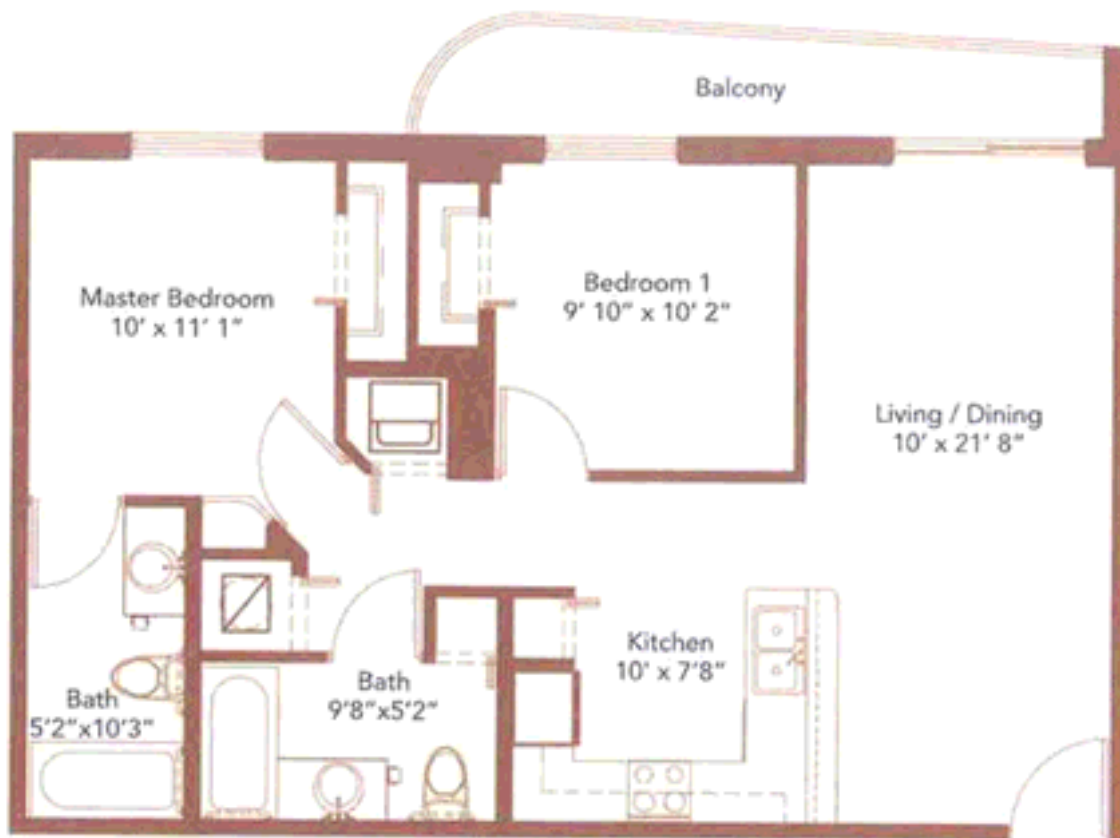

Puerto Nuevo

Unit C3

UNIT C3

2 BEDROOM, 2 BATH

A/C AREA 815 SQ FT

BALCONY 80 SQ FT

TOTAL 895 SQ FT