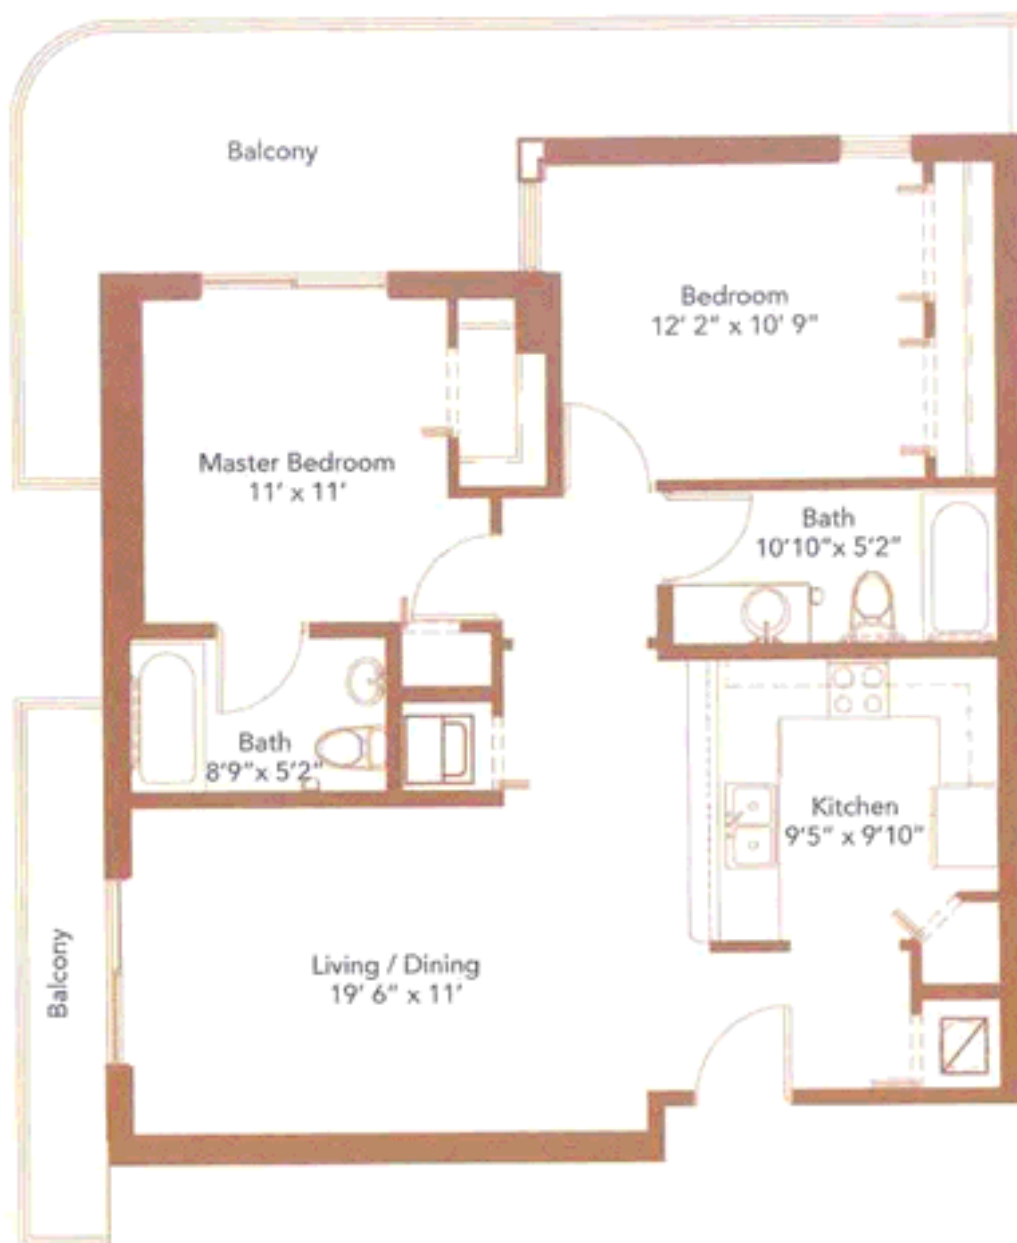

# Puerto Nuevo

SUNDECK FLOOR (3RD FLOOR)

4RD - 9TH FLOOR

## UNIT A1

2 BEDROOM, 2 BATH

A/C AREA 935 SQ FT

BALCONY 275 SQ FT

TOTAL 1210 SQ FT